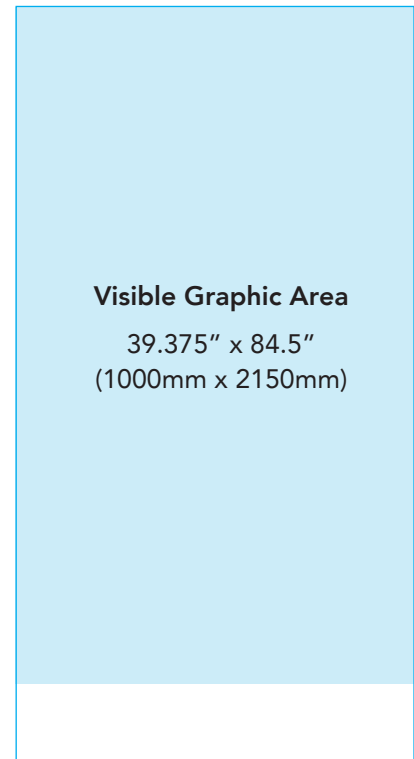

# The GrandStand

	33.5" (850mm)	39.375" (1000mm)
Graphic Panel Size (w x h)	33.5" x 91" (850mm x 2310mm)	39.375" x 91" (1000mm x 2310mm)
Visible Graphic Area (w x h)	33.5" x 84.5" (850mm x 2150mm)	39.375" x 84.5" (1000mm x 2150mm)
Recommended Top Bleed	0"	0"
Recommended Bottom Bleed	6.375" (162mm)	6.375" (162mm)
Recommended Print Media	SilkScope, Printable Eclipse	SilkScope, Printable Eclipse
Maximum Graphic Thickness	3.9-13.7 mil	3.9-13.7 mil

Top Bleed  
0"

Bottom Bleed  
6.375" (162mm)

Top Bleed  
0"

Bottom Bleed  
6.375" (162mm)